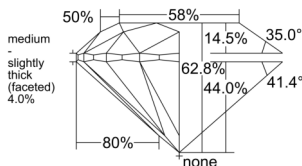

GIA®

FACSIMILE

GIA REPORT 1513520421

Verify this report at GIA.edu

GIA NATURAL DIAMOND DOSSIER®

February 27, 2025
GIA Report Number 1513520421
Shape and Cutting Style ..... Round Brilliant
Measurements ..... 5.44 - 5.47 x 3.43 mm

GRADING RESULTS

Carat Weight ..... 0.63 carat
Color Grade ..... H
Clarity Grade VS1
Cut Grade ..... Excellent

ADDITIONAL GRADING INFORMATION

Polish ..... Excellent
Symmetry ..... Excellent
Fluorescence ..... None
Clarity Characteristics..... Crystal, Cloud, Needle, Pinpoint
Inscription(s): GIA 1513520421

PROPORTIONS

GRADING SCALES

GIA COLOR SCALE

COLOURLESS	D
	E
	F
	G
	H
	I
NEAR COLOURLESS	J
	K
	L
FAIN	M
	N
	O
	P
	Q
VERY LIGHT	R
	S
	T
	U
	V
	W
	X
	Y
LIGHT	Z

GIA CLARITY SCALE

VERY VERY SLIGHTLY INCLUDED	FLAWLESS
	INTERNALLY FLAWLESS
VERY SLIGHTLY INCLUDED	VVS₁
	VVS₂
SLIGHTLY INCLUDED	VS₁
	VS₂
INCLUDED	SI₁
	SI₂
	I₁
	I₂
	I₃

GIA CUT SCALE

EXCELLENT
VERY GOOD
GOOD
FAIR
POOR