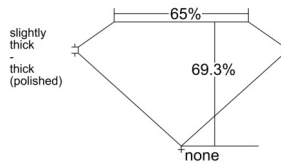

GIA®

FACSIMILE

GIA REPORT 1513884104

Verify this report at GIA.edu

GIA NATURAL DIAMOND DOSSIER®

April 15, 2025
GIA Report Number 1513884104
Shape and Cutting Style ..... **Cut-Cornered Rectangular Modified Brilliant**
Measurements ..... 5.13 x 3.89 x 2.69 mm

GRADING RESULTS

Carat Weight ..... 0.50 carat
Color Grade ..... D
Clarity Grade VS1

ADDITIONAL GRADING INFORMATION

Polish ..... Excellent
Symmetry ..... Very Good
Fluorescence ..... Strong Blue
Clarity Characteristics..... Crystal, Pinpoint
Inscription(s): GIA 1513884104

PROPORTIONS

Profile not to actual proportions

GRADING SCALES

GIA COLOR SCALE		GIA CLARITY SCALE	
COLORLESS	D	VERY VERY SLIGHTLY INCLUDED	FLAWLESS
	E		INTERNALLY FLAWLESS
	F		VVS₁
	G		VVS₂
	H		VS₁
	I		VS₂
	J		SI₁
	K		SI₂
	L		I₁
	M		I₂
NEAR COLORLESS	N	SLIGHTLY INCLUDED	I₃
	O		
	P		
	Q		
FAINT	R		
	S		
	T		
	U		
VERT LIGHT	V		
	W		
	X		
	Y		
COLORLESS	Z