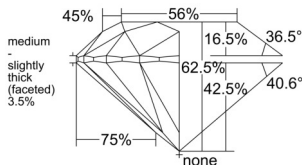

GIA®

FACSIMILE

GIA REPORT 1515644945

Verify this report at GIA.edu

GIA NATURAL DIAMOND DOSSIER®

March 18, 2025
GIA Report Number 1515644945
Shape and Cutting Style ..... Round Brilliant
Measurements ..... 5.09 - 5.11 x 3.19 mm

GRADING RESULTS

Carat Weight ..... 0.51 carat
Color Grade L
Clarity Grade VS1
Cut Grade ..... Excellent

ADDITIONAL GRADING INFORMATION

Polish ..... Excellent
Symmetry ..... Excellent
Fluorescence ..... Faint
Clarity Characteristics ..... Cloud, Feather
Inscription(s): GIA 1515644945

PROPORTIONS

Profile to actual proportions