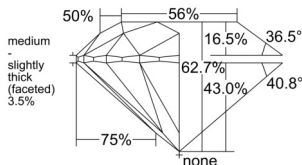

GIA®

FACSIMILE

GIA REPORT 1515730724

Verify this report at GIA.edu

GIA NATURAL DIAMOND DOSSIER®

March 26, 2025
GIA Report Number 1515730724
Shape and Cutting Style ..... Round Brilliant
Measurements ..... 5.04 - 5.07 x 3.17 mm

GRADING RESULTS

Carat Weight ..... 0.50 carat
Color Grade ..... F
Clarity Grade VS1
Cut Grade ..... Excellent

ADDITIONAL GRADING INFORMATION

Polish ..... Excellent
Symmetry ..... Excellent
Fluorescence ..... Faint
Clarity Characteristics ..... Feather, Cloud, Pinpoint
Inscription(s): GIA 1515730724

PROPORTIONS

GRADING SCALES

GIA COLOR SCALE	GIA CLARITY SCALE	GIA CUT SCALE
COLOURLESS	FLAWLESS	EXCELLENT
D	INTERNALLY FLAWLESS	
E	VVS₁	VERY GOOD
F		
G	VVS₂	
H	VS₁	GOOD
I		
J	VS₂	
K	SI₁	FAIR
L		
M	SI₂	
N	I₁	POOR
O		
P	I₂	
Q	I₃	
R		
S		
T		
U		
V		
W		
X		
Y		
Z