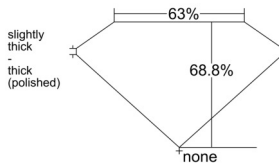

GIA®

FACSIMILE

GIA REPORT 1518159640

Verify this report at GIA.edu

GIA NATURAL DIAMOND DOSSIER®

January 08, 2025
GIA Report Number 1518159640
Shape and Cutting Style ..... **Cut-Cornered Rectangular Modified Brilliant**
Measurements ..... 4.46 x 3.43 x 2.36 mm

GRADING RESULTS

Carat Weight ..... 0.30 carat
Color Grade ..... D
Clarity Grade VVS1

ADDITIONAL GRADING INFORMATION

Polish ..... Excellent
Symmetry ..... Very Good
Fluorescence ..... None
Clarity Characteristics..... Pinpoint, Surface Graining
Inscription(s): GIA 1518159640

PROPORTIONS

Profile not to actual proportions

GRADING SCALES

GIA COLOR SCALE		GIA CLARITY SCALE			
COLORLESS	D	VERY VERY SLIGHTLY INCLUDED	FLAWLESS		
	E		INTERNALLY FLAWLESS		
	F	VERY SLIGHTLY INCLUDED	VVS₁		
	G		VVS₂		
	H		VS₁		
	NEAR COLORLESS	I	SLIGHTLY INCLUDED	VS₂	
		J		SI₁	
		FAINT	K	INCLUDED	SI₂
			L		I₁
			M		I₂
VERT LIGHT	N	LIGHT	I₃		
	O				
	P				
	Q				
	R				
	S				
	T				
LIGHT	U				
	V				
	W				
	X				
Y					
Z