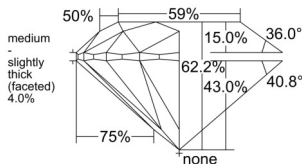

GIA®

FACSIMILE

GIA REPORT 1523264247

Verify this report at GIA.edu

GIA NATURAL DIAMOND DOSSIER®

May 26, 2025
GIA Report Number 1523264247
Shape and Cutting Style ..... Round Brilliant
Measurements ..... 5.89 - 5.93 x 3.68 mm

GRADING RESULTS

Carat Weight ..... 0.80 carat
Color Grade ..... J
Clarity Grade S11
Cut Grade ..... Excellent

ADDITIONAL GRADING INFORMATION

Polish ..... Excellent
Symmetry ..... Excellent
Fluorescence ..... None
Clarity Characteristics ..... Cloud
Inscription(s): GIA 1523264247

PROPORTIONS

Profile to actual proportions

GRADING SCALES

GIA COLOR SCALE

COLORED	D
	E
	F
	G
	H
	I
	J
NEAR COLORLESS	K
	L
FAIN	M
	N
	O
	P
VERY LIGHT	Q
	R
	S
	T
	U
	V
	W
	X
	Y
LIGHT	Z

GIA CLARITY SCALE

FLAWLESS	VERY VERY SLIGHTLY INCLUDED	VVS₁	VVS₂	VS₁	VS₂	S1₁	S1₂	I₁	I₂	I₃	
											INTERNALLY FLAWLESS

GIA CUT SCALE

EXCELLENT
VERY GOOD
GOOD
FAIR
POOR