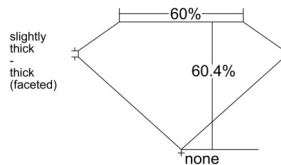

GIA®

FACSIMILE

GIA REPORT 1523311587

Verify this report at GIA.edu

GIA NATURAL DIAMOND DOSSIER®

May 29, 2025
GIA Report Number 1523311587
Shape and Cutting Style ..... Heart Brilliant
Measurements ..... 5.03 x 5.58 x 3.37 mm

GRADING RESULTS

Carat Weight ..... 0.54 carat
Color Grade ..... F
Clarity Grade VVS2

ADDITIONAL GRADING INFORMATION

Polish ..... Excellent
Symmetry ..... Excellent
Fluorescence ..... None
Clarity Characteristics ..... Pinpoint, Needle
Inscription(s): GIA 1523311587

PROPORTIONS

Profile not to actual proportions

GRADING SCALES

GIA COLOR SCALE		GIA CLARITY SCALE			
COLORLESS	D	VERY VERY SLIGHTLY INCLUDED	FLAWLESS		
	E		INTERNALLY FLAWLESS		
	F	VERY SLIGHTLY INCLUDED	VVS₁		
	G		VVS₂		
	H		VS₁		
	NEAR COLORLESS	I	SLIGHTLY INCLUDED	VS₂	
		J		SI₁	
		FAINT	K	INCLUDED	SI₂
			L		I₁
			M		I₂
VERT LIGHT	N	INCLUDED	I₃		
	O				
	P				
	Q				
	R				
LIGHT	S				
	T				
	U				
	V				
	W				
X					
Y					
Z