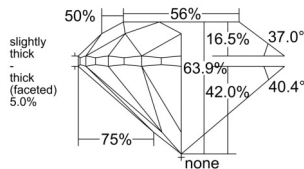

GIA®

FACSIMILE

GIA REPORT 1523381397

Verify this report at GIA.edu

GIA NATURAL DIAMOND DOSSIER®

June 05, 2025
GIA Report Number 1523381397
Shape and Cutting Style ..... Round Brilliant
Measurements ..... 4.59 - 4.65 x 2.95 mm

GRADING RESULTS

Carat Weight ..... 0.40 carat
Color Grade ..... D
Clarity Grade S11
Cut Grade ..... Very Good

ADDITIONAL GRADING INFORMATION

Polish ..... Excellent
Symmetry ..... Very Good
Fluorescence ..... None
Clarity Characteristics..... Crystal, Cloud, Feather
Inscription(s): GIA 1523381397

PROPORTIONS

Profile to actual proportions