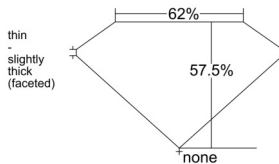

GIA®

FACSIMILE

GIA REPORT 1523768975

Verify this report at GIA.edu

GIA NATURAL DIAMOND DOSSIER®

July 11, 2025
GIA Report Number 1523768975
Shape and Cutting Style ..... Pear Brilliant
Measurements ..... 6.01 x 3.92 x 2.26 mm

GRADING RESULTS

Carat Weight ..... 0.31 carat
Color Grade ..... D
Clarity Grade VS1

ADDITIONAL GRADING INFORMATION

Polish ..... Excellent
Symmetry ..... Very Good
Fluorescence ..... None
Clarity Characteristics..... Crystal, Cloud, Needle, Pinpoint
Inscription(s): GIA 1523768975

PROPORTIONS

Profile not to actual proportions

GRADING SCALES

GIA COLOR SCALE		GIA CLARITY SCALE			
COLORLESS	D	VERY VERY SLIGHTLY INCLUDED	FLAWLESS		
	E		INTERNALLY FLAWLESS		
	F		VVS₁		
	NEAR COLORLESS	G	VERY SLIGHTLY INCLUDED	VVS₂	
		H		VS₁	
		FAINT	I	SLIGHTLY INCLUDED	VS₂
			J		SI₁
	LIGHT	K	INCLUDED	SI₂	
		L		I₁	
		M		I₂	
VERT LIGHT		N	INCLUDED	I₃	
		O			
		P			
Z		Q			
		R			
	S				
	T				
	U