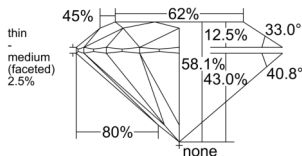

GIA®

FACSIMILE

GIA NATURAL DIAMOND DOSSIER®

May 23, 2025
GIA Report Number 1525257964
Shape and Cutting Style ..... Round Brilliant
Measurements ..... 5.24 - 5.26 x 3.05 mm

GRADING RESULTS

Carat Weight ..... 0.51 carat
Color Grade L
Clarity Grade VS1
Cut Grade ..... Excellent

ADDITIONAL GRADING INFORMATION

Polish ..... Excellent
Symmetry ..... Excellent
Fluorescence ..... None
Clarity Characteristics ..... Feather
Inscription(s): GIA 1525257964

GIA REPORT 1525257964

Verify this report at GIA.edu

PROPORTIONS

Profile to actual proportions