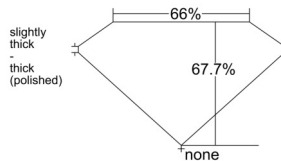

GIA®

FACSIMILE

GIA REPORT 1525777833

Verify this report at GIA.edu

GIA NATURAL DIAMOND DOSSIER®

July 15, 2025
GIA Report Number 1525777833
Shape and Cutting Style ..... Emerald Cut
Measurements ..... 5.42 x 4.11 x 2.78 mm

GRADING RESULTS

Carat Weight ..... 0.60 carat
Color Grade I
Clarity Grade VS1

ADDITIONAL GRADING INFORMATION

Polish ..... Excellent
Symmetry ..... Excellent
Fluorescence ..... Faint
Clarity Characteristics ..... Feather, Pinpoint
Inscription(s): GIA 1525777833

PROPORTIONS

Profile not to actual proportions

GRADING SCALES

GIA COLOR SCALE		GIA CLARITY SCALE	
COLORLESS	D	VERY VERY SLIGHTLY INCLUDED	FLAWLESS
	E		INTERNALLY FLAWLESS
	F		VVS₁
	G		VVS₂
	H		VS₁
	I		VS₂
	J		SI₁
	K		SI₂
	L		I₁
	M		I₂
NEAR COLORLESS	N	SLIGHTLY INCLUDED	I₃
	O		
	P		
	Q		
FAINT	R	INCLUDED	
	S		
	T		
	U		
VERT LIGHT	V		
	W		
	X		
	Y		
LIGHT	Z