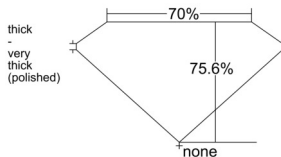

GIA®

FACSIMILE

GIA REPORT 1527755279

Verify this report at GIA.edu

GIA NATURAL DIAMOND DOSSIER®

July 10, 2025
GIA Report Number 1527755279
Shape and Cutting Style ..... Square Modified Brilliant
Measurements ..... 4.15 x 4.03 x 3.05 mm

GRADING RESULTS

Carat Weight ..... 0.47 carat
Color Grade ..... K
Clarity Grade VS1

ADDITIONAL GRADING INFORMATION

Polish ..... Excellent
Symmetry ..... Very Good
Fluorescence ..... None
Clarity Characteristics..... Crystal, Pinpoint
Inscription(s): GIA 1527755279

PROPORTIONS

Profile not to actual proportions

GRADING SCALES

GIA COLOR SCALE		GIA CLARITY SCALE			
COLORLESS	D	VERY VERY SLIGHTLY INCLUDED	FLAWLESS		
	E		INTERNALLY FLAWLESS		
	F	VERY SLIGHTLY INCLUDED	VVS₁		
	G		VVS₂		
	H		VS₁		
	NEAR COLORLESS	I	SLIGHTLY INCLUDED	VS₂	
		J		SI₁	
		FAINT	K	INCLUDED	SI₂
			L		I₁
			M		I₂
VERT LIGHT	N	LIGHT	I₃		
	O				
	P				
	Q				
	R