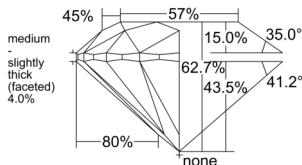

GIA®

FACSIMILE

GIA REPORT 1528108233

Verify this report at GIA.edu

GIA NATURAL DIAMOND DOSSIER®

May 09, 2025
GIA Report Number 1528108233
Shape and Cutting Style ..... Round Brilliant
Measurements ..... 5.56 - 5.59 x 3.50 mm

GRADING RESULTS

Carat Weight ..... 0.67 carat
Color Grade ..... F
Clarity Grade VVS1
Cut Grade ..... Excellent

ADDITIONAL GRADING INFORMATION

Polish ..... Excellent
Symmetry ..... Excellent
Fluorescence ..... Faint
Clarity Characteristics ..... Pinpoint
Inscription(s): GIA 1528108233

PROPORTIONS

Profile to actual proportions

GRADING SCALES

GIA COLOR SCALE	GIA CLARITY SCALE	GIA CUT SCALE	
D	FLAWLESS	EXCELLENT	
E	INTERNALLY FLAWLESS		
F		VVS₁	VERY GOOD
G	VVS₂		
H	VS₁	GOOD	
I	VS₂		
J	SI₁	FAIR	
K	SI₂		
L	I₁	POOR	
M	I₂		
N	I₃		
O			
P			
Q			
R			
S			
T			
U			
V			
W			
X			
Y			
Z