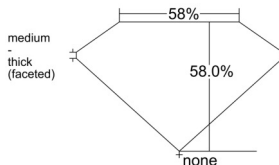

GIA®

FACSIMILE

GIA REPORT 1528266846

Verify this report at GIA.edu

GIA NATURAL DIAMOND DOSSIER®

May 26, 2025
GIA Report Number 1528266846
Shape and Cutting Style ..... Heart Brilliant
Measurements ..... 4.59 x 5.20 x 3.02 mm

GRADING RESULTS

Carat Weight ..... 0.41 carat
Color Grade ..... G
Clarity Grade ..... Internally Flawless

ADDITIONAL GRADING INFORMATION

Polish ..... Excellent
Symmetry ..... Very Good
Fluorescence ..... Medium Blue
Clarity Characteristics ..... Minor Details of Polish
Inscription(s): GIA 1528266846

PROPORTIONS

Profile not to actual proportions

GRADING SCALES

GIA COLOR SCALE		GIA CLARITY SCALE			
COLORLESS	D	VERY VERY SLIGHTLY INCLUDED	FLAWLESS		
	E		INTERNALLY FLAWLESS		
	F		VVS₁		
	NEAR COLORLESS	G	VERY SLIGHTLY INCLUDED	VVS₂	
		H		VS₁	
		FANT	I	SLIGHTLY INCLUDED	VS₂
			J		SI₁
	LIGHT	K	INCLUDED	SI₂	
		L		I₁	
		M		I₂	
VERT LIGHT		N	INCLUDED	I₃	
		O			
		P			
		Q			
		R