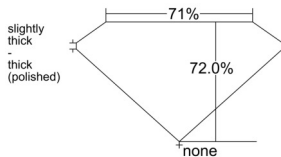

GIA®

FACSIMILE

GIA REPORT 1528527184

Verify this report at GIA.edu

GIA NATURAL DIAMOND DOSSIER®

June 18, 2025
GIA Report Number 1528527184
Shape and Cutting Style ..... **Square Modified Brilliant**
Measurements ..... 4.38 x 4.34 x 3.12 mm

GRADING RESULTS

Carat Weight ..... 0.50 carat
Color Grade ..... D
Clarity Grade VS2

ADDITIONAL GRADING INFORMATION

Polish ..... Excellent
Symmetry ..... Very Good
Fluorescence ..... Faint
Clarity Characteristics..... Cloud, Crystal, Feather, Cavity
Inscription(s): GIA 1528527184

PROPORTIONS

Profile not to actual proportions

GRADING SCALES

GIA COLOR SCALE		GIA CLARITY SCALE			
COLORLESS	D	VERY VERY SLIGHTLY INCLUDED	FLAWLESS		
	E		INTERNALLY FLAWLESS		
	F	VERY SLIGHTLY INCLUDED	VS₁		
	G		VS₂		
	H		VS₁		
	NEAR COLORLESS	I	SLIGHTLY INCLUDED	SI₁	
		J		SI₂	
		FAINT	K	INCLUDED	I₁
			L		I₂
			M		I₃
VERT LIGHT	N				
	O				
	P				
	Q				
	R				
	S				
	T				
LIGHT	U				
	V				
	W				
	X				
Y					
Z