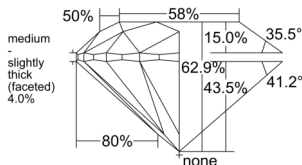

GIA®

FACSIMILE

GIA REPORT 1529111455

Verify this report at GIA.edu

GIA NATURAL DIAMOND DOSSIER®

May 09, 2025
GIA Report Number 1529111455
Shape and Cutting Style ..... Round Brilliant
Measurements ..... 4.30 - 4.33 x 2.72 mm

GRADING RESULTS

Carat Weight ..... 0.31 carat
Color Grade ..... G
Clarity Grade VVS1
Cut Grade ..... Excellent

ADDITIONAL GRADING INFORMATION

Polish ..... Excellent
Symmetry ..... Excellent
Fluorescence ..... None
Clarity Characteristics ..... Cloud, Pinpoint
Inscription(s): GIA 1529111455

PROPORTIONS

GRADING SCALES

GIA COLOR SCALE	GIA CLARITY SCALE	GIA CUT SCALE
COLOURLESS	FLAWLESS	EXCELLENT
D	INTERNALLY FLAWLESS	
E	VVS₁	VERY GOOD
F		
G	VS₁	GOOD
H		
I	SI₁	FAIR
J		
K	I₁	POOR
L		
M	I₂	
N		
O	I₃	
P		
Q		
R		
S		
T		
U		
V		
W		
X		
Y		
Z