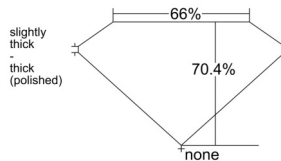

GIA®

FACSIMILE

GIA REPORT *****72957

Verify this report at GIA.edu

GIA NATURAL DIAMOND DOSSIER®

August 09, 2025
GIA Report Number *****72957
Shape and Cutting Style ..... **Square Emerald Cut**
Measurements ..... **5.19 x 5.07 x 3.57 mm**

GRADING RESULTS

Carat Weight ..... **0.90 carat**
Color Grade ..... **I**
Clarity Grade ..... **Internally Flawless**

ADDITIONAL GRADING INFORMATION

Polish ..... **Excellent**
Symmetry ..... **Excellent**
Fluorescence ..... **None**
Clarity Characteristics ..... **Minor Details of Polish**
Inscription(s): GIA *****72957

PROPORTIONS

Profile not to actual proportions

GRADING SCALES

GIA COLOR SCALE		GIA CLARITY SCALE			
COLORLESS	D	VERY VERY SLIGHTLY INCLUDED	FLAWLESS		
	E		INTERNALLY FLAWLESS		
	F	VERY SLIGHTLY INCLUDED	VVS₁		
	G		VVS₂		
	H		VS₁		
	NEAR COLORLESS	I	VERY SLIGHTLY INCLUDED	VS₂	
		J		SI₁	
		FAINT	K	SLIGHTLY INCLUDED	SI₂
			L		I₁
			M		I₂
VERY LIGHT			N	INCLUDED	I₃
			O		
			P		
	Q				
LIGHT	R				
	S				
	T				
	U				
	V				
	W				
	X				
	Y				
	Z