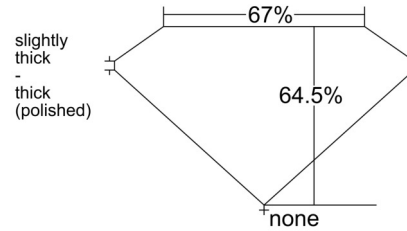

GIA NATURAL DIAMOND GRADING REPORT

April 14, 2025
 GIA Report Number 2514866549
 Shape and Cutting Style Emerald Cut
 Measurements 7.99 x 5.70 x 3.68 mm

GRADING RESULTS

Carat Weight 1.71 carat
 Color Grade I
 Clarity Grade VVS2

Profile not to actual proportions

CLARITY CHARACTERISTICS

KEY TO SYMBOLS*

- Needle
- Pinpoint
- Cloud

* Red symbols denote internal characteristics (inclusions). Green or black symbols denote external characteristics (blemishes). Diagram is an approximate representation of the diamond, and symbols shown indicate type, position, and approximate size of clarity characteristics. All clarity characteristics may not be shown. Details of finish are not shown.