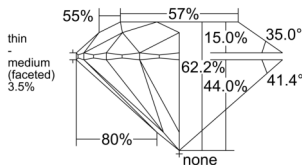

GIA®

FACSIMILE

GIA REPORT 2517821765

Verify this report at GIA.edu

GIA NATURAL DIAMOND DOSSIER®

April 09, 2025
GIA Report Number 2517821765
Shape and Cutting Style ..... Round Brilliant
Measurements ..... 5.97 - 5.99 x 3.72 mm

GRADING RESULTS

Carat Weight ..... 0.81 carat
Color Grade ..... E
Clarity Grade VVS2
Cut Grade ..... Excellent

ADDITIONAL GRADING INFORMATION

Polish ..... Excellent
Symmetry ..... Excellent
Fluorescence ..... None
Clarity Characteristics..... Pinpoint, Feather, Cloud
Inscription(s): GIA 2517821765

PROPORTIONS

GRADING SCALES

GIA COLOR SCALE	GIA CLARITY SCALE	GIA CUT SCALE	
D	FLAWLESS	EXCELLENT	
E	INTERNALLY FLAWLESS		
F		VVS₁	VERY GOOD
G	VVS₂		
H	VS₁	GOOD	
I	VS₂		
J	SI₁	FAIR	
K	SI₂		
L	I₁	POOR	
M	I₂		
N	I₃		
O			
P			
Q			
R			
S			
T			
U			
V			
W			
X			
Y			
Z