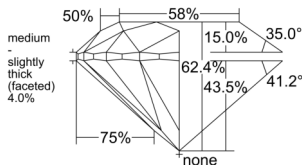

GIA®

FACSIMILE

GIA REPORT 2524140608

Verify this report at GIA.edu

GIA NATURAL DIAMOND DOSSIER®

May 15, 2025
GIA Report Number 2524140608
Shape and Cutting Style ..... Round Brilliant
Measurements ..... 4.29 - 4.31 x 2.68 mm

GRADING RESULTS

Carat Weight ..... 0.30 carat
Color Grade ..... F
Clarity Grade VVS1
Cut Grade ..... Excellent

ADDITIONAL GRADING INFORMATION

Polish ..... Excellent
Symmetry ..... Excellent
Fluorescence ..... Medium Blue
Clarity Characteristics ..... Cloud, Pinpoint, Feather
Inscription(s): GIA 2524140608

PROPORTIONS

Profile to actual proportions