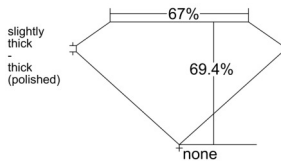

GIA®

FACSIMILE

GIA REPORT 2524535339

Verify this report at GIA.edu

GIA NATURAL DIAMOND DOSSIER®

June 18, 2025
GIA Report Number 2524535339
Shape and Cutting Style ..... **Cut-Cornered Rectangular Modified Brilliant**
Measurements ..... 5.76 x 4.39 x 3.05 mm

GRADING RESULTS

Carat Weight ..... 0.70 carat
Color Grade ..... F
Clarity Grade VS2

ADDITIONAL GRADING INFORMATION

Polish ..... Excellent
Symmetry ..... Excellent
Fluorescence ..... Medium Blue
Clarity Characteristics ..... Crystal, Cloud
Inscription(s): GIA 2524535339

PROPORTIONS

Profile not to actual proportions

GRADING SCALES

GIA COLOR SCALE		GIA CLARITY SCALE		
COLORLESS	D	VERY VERY SLIGHTLY INCLUDED	FLAWLESS	
	E		INTERNALLY FLAWLESS	
	F		VVS₁	
	G		VVS₂	
	NEAR COLORLESS	H	VERY SLIGHTLY INCLUDED	VS₁
		I		VS₂
		J	SLIGHTLY INCLUDED	SI₁
		K		SI₂
	FAINT	L	INCLUDED	I₁
		M		I₂
N		I₃		
O				
VERT LIGHT		P		
		Q		
		R		
		S		
LIGHT	T			
	U			
	V			
	W			
	X			
	Y			
	Z