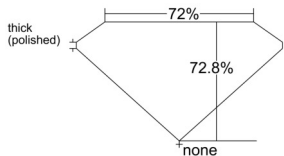

GIA®

FACSIMILE

GIA REPORT 2524692244

Verify this report at GIA.edu

GIA NATURAL DIAMOND DOSSIER®

July 04, 2025
GIA Report Number 2524692244
Shape and Cutting Style ..... Square Modified Brilliant
Measurements ..... 4.34 x 4.28 x 3.12 mm

GRADING RESULTS

Carat Weight ..... 0.50 carat
Color Grade ..... E
Clarity Grade VS1

ADDITIONAL GRADING INFORMATION

Polish ..... Excellent
Symmetry ..... Very Good
Fluorescence ..... Faint
Clarity Characteristics ..... Feather, Needle, Pinpoint
Inscription(s): GIA 2524692244

PROPORTIONS

Profile not to actual proportions

GRADING SCALES

GIA COLOR SCALE		GIA CLARITY SCALE			
COLORLESS	D	VERY VERY SLIGHTLY INCLUDED	FLAWLESS		
	E		INTERNALLY FLAWLESS		
	F	VERY SLIGHTLY INCLUDED	VS₁		
	G		VS₂		
	H		VS₁		
	NEAR COLORLESS	I	SLIGHTLY INCLUDED	SI₁	
		J		SI₂	
		FAINT	K	INCLUDED	I₁
			L		I₂
			M		I₃
VERT LIGHT	N				
	O				
	P				
	Q				
	R				
	S				
	T				
LIGHT	U				
	V				
	W				
	X				
Y					
Z