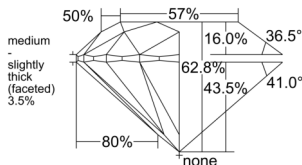

GIA®

FACSIMILE

GIA REPORT 2526209437

Verify this report at GIA.edu

GIA NATURAL DIAMOND DOSSIER®

May 20, 2025
GIA Report Number 2526209437
Shape and Cutting Style ..... Round Brilliant
Measurements ..... 5.63 - 5.67 x 3.55 mm

GRADING RESULTS

Carat Weight ..... 0.70 carat
Color Grade I
Clarity Grade VS2
Cut Grade ..... Excellent

ADDITIONAL GRADING INFORMATION

Polish ..... Excellent
Symmetry ..... Excellent
Fluorescence ..... Strong Blue
Clarity Characteristics ..... Crystal
Inscription(s): GIA 2526209437

PROPORTIONS

GRADING SCALES

GIA COLOR SCALE

COLOREDNESS	D
	E
	F
	G
	H
	I
	J
NEAR COLORLESS	K
	L
FAIN	M
	N
	O
	P
VERY LIGHT	Q
	R
	S
	T
	U
	V
LIGHT	W
	X
	Y
	Z

GIA CLARITY SCALE

VERY VERY SLIGHTLY INCLUDED	FLAWLESS
	INTERNALLY FLAWLESS
VERY SLIGHTLY INCLUDED	VVS₁
	VVS₂
SLIGHTLY INCLUDED	VS₁
	VS₂
INCLUDED	SI₁
	SI₂
	I₁
	I₂
	I₃

GIA CUT SCALE

EXCELLENT
VERY GOOD
GOOD
FAIR
POOR