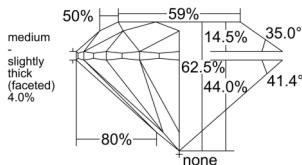

GIA®

FACSIMILE

GIA REPORT 2527087692

Verify this report at GIA.edu

GIA NATURAL DIAMOND DOSSIER®

May 09, 2025
GIA Report Number 2527087692
Shape and Cutting Style ..... Round Brilliant
Measurements ..... 4.27 - 4.30 x 2.68 mm

GRADING RESULTS

Carat Weight ..... 0.30 carat
Color Grade ..... H
Clarity Grade VS1
Cut Grade ..... Excellent

ADDITIONAL GRADING INFORMATION

Polish ..... Excellent
Symmetry ..... Excellent
Fluorescence ..... Medium Blue
Clarity Characteristics ..... Cloud
Inscription(s): GIA 2527087692

PROPORTIONS

Profile to actual proportions

GRADING SCALES

GIA COLOR SCALE

COLORLESS	D
	E
	F
	G
	H
	I
	J
NEAR COLORLESS	K
	L
	M
	N
	O
	P
	Q
	R
	S
	T
	U
	V
	W
	X
	Y
	Z

GIA CLARITY SCALE

FLAWLESS	VERY VERY SLIGHTLY INCLUDED	VS₁	VS₂	VS₁	VS₂	SI₁	SI₂	I₁	I₂	I₃	
											INTERNALLY FLAWLESS

GIA CUT SCALE

EXCELLENT
VERY GOOD
GOOD
FAIR
POOR