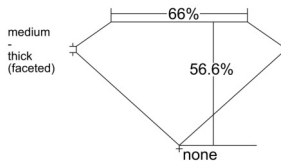

GIA®

FACSIMILE

GIA REPORT 2527374021

Verify this report at GIA.edu

GIA NATURAL DIAMOND DOSSIER®

June 04, 2025
GIA Report Number 2527374021
Shape and Cutting Style ..... Heart Brilliant
Measurements ..... 4.15 x 4.74 x 2.69 mm

GRADING RESULTS

Carat Weight ..... 0.30 carat
Color Grade ..... F
Clarity Grade VS1

ADDITIONAL GRADING INFORMATION

Polish ..... Excellent
Symmetry ..... Very Good
Fluorescence ..... None
Clarity Characteristics ..... Feather
Inscription(s): GIA 2527374021

PROPORTIONS

Profile not to actual proportions

GRADING SCALES

GIA COLOR SCALE		GIA CLARITY SCALE				
COLORLESS	D	VERY VERY SLIGHTLY INCLUDED	FLAWLESS			
	E		INTERNALLY FLAWLESS			
	F		VVS₁			
	NEAR COLORLESS	G	VERY SLIGHTLY INCLUDED	VVS₂		
		H		VS₁		
		FAINT	I	SLIGHTLY INCLUDED	VS₂	
			J		SI₁	
			LIGHT	K	INCLUDED	SI₂
	L	I₁				
	M	I₂				
N	NOT GRADED	I₃				
O						
P						
Q						
R						
S						
T						
U						
V						
W						
X						
Y						
Z