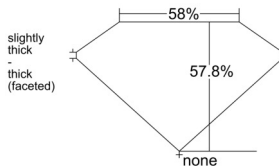

GIA®

FACSIMILE

GIA REPORT 2527479826

Verify this report at GIA.edu

GIA NATURAL DIAMOND DOSSIER®

June 13, 2025
GIA Report Number 2527479826
Shape and Cutting Style ..... Heart Brilliant
Measurements ..... 4.19 x 4.88 x 2.82 mm

GRADING RESULTS

Carat Weight ..... 0.33 carat
Color Grade ..... E
Clarity Grade VS2

ADDITIONAL GRADING INFORMATION

Polish ..... Excellent
Symmetry ..... Excellent
Fluorescence ..... None
Clarity Characteristics ..... Cloud, Crystal
Inscription(s): GIA 2527479826

PROPORTIONS

Profile not to actual proportions

GRADING SCALES

GIA COLOR SCALE		GIA CLARITY SCALE			
COLORLESS	D	VERY VERY SLIGHTLY INCLUDED	FLAWLESS		
	E		INTERNALLY FLAWLESS		
	F	VERY SLIGHTLY INCLUDED	VS₁		
	G		VS₂		
	H		VS₁		
	NEAR COLORLESS	I	SLIGHTLY INCLUDED	VS₂	
		J		SI₁	
		FAINT	K	INCLUDED	SI₂
			L		I₁
			M		I₂
VERT LIGHT	N	LIGHT	I₃		
	O				
	P				
	Q				
	R