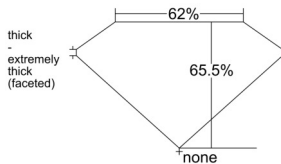

GIA®

FACSIMILE

GIA REPORT 2527781406

Verify this report at GIA.edu

GIA NATURAL DIAMOND DOSSIER®

July 17, 2025
GIA Report Number **2527781406**
Shape and Cutting Style ..... **Pear Brilliant**
Measurements ..... **5.93 x 3.54 x 2.32 mm**

GRADING RESULTS

Carat Weight ..... **0.30 carat**
Color Grade ..... **D**
Clarity Grade **VVS1**

ADDITIONAL GRADING INFORMATION

Polish ..... **Excellent**
Symmetry ..... **Good**
Fluorescence ..... **None**
Clarity Characteristics ..... **Feather**
Inscription(s): **GIA 2527781406**

PROPORTIONS

Profile not to actual proportions

GRADING SCALES

GIA COLOR SCALE		GIA CLARITY SCALE	
COLORLESS	D	VERY VERY SLIGHTLY INCLUDED	FLAWLESS
	E		INTERNALLY FLAWLESS
	F		VVS₁
	G		VVS₂
	H		VS₁
	I		VS₂
	J		SI₁
	K		SI₂
	L		I₁
	M		I₂
NEAR COLORLESS	N	SLIGHTLY INCLUDED	I₃
	O		
	P		
	Q		
FAINT	R		
	S		
	T		
	U		
VERT LIGHT	V		
	W		
	X		
	Y		
LIGHT	Z