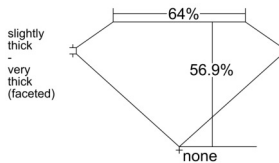

GIA®

FACSIMILE

GIA REPORT 2528598878

Verify this report at GIA.edu

GIA NATURAL DIAMOND DOSSIER®

June 25, 2025
GIA Report Number 2528598878
Shape and Cutting Style ..... Heart Brilliant
Measurements ..... 4.86 x 5.47 x 3.12 mm

GRADING RESULTS

Carat Weight ..... 0.50 carat
Color Grade ..... E
Clarity Grade SI1

ADDITIONAL GRADING INFORMATION

Polish ..... Excellent
Symmetry ..... Very Good
Fluorescence ..... None
Clarity Characteristics ..... Feather, Crystal, Cloud
Inscription(s): GIA 2528598878

PROPORTIONS

Profile not to actual proportions

GRADING SCALES

GIA COLOR SCALE		GIA CLARITY SCALE			
COLORLESS	D	VERY VERY SLIGHTLY INCLUDED	FLAWLESS		
	E		INTERNALLY FLAWLESS		
	F	VERY SLIGHTLY INCLUDED	VVS₁		
	G		VVS₂		
	H		VS₁		
	NEAR COLORLESS	I	SLIGHTLY INCLUDED	VS₂	
		J		SI₁	
		FAINT	K	INCLUDED	SI₂
			L		I₁
			M		I₂
VERT LIGHT	N	LIGHT	I₃		
	O				
	P				
	Q				
	R