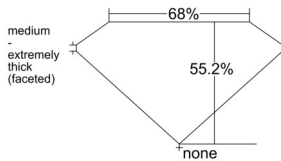

GIA®

FACSIMILE

GIA REPORT 2536010324

Verify this report at GIA.edu

GIA NATURAL DIAMOND DOSSIER®

August 04, 2025
GIA Report Number 2536010324
Shape and Cutting Style ..... Heart Brilliant
Measurements ..... 4.90 x 5.51 x 3.04 mm

GRADING RESULTS

Carat Weight ..... 0.50 carat
Color Grade ..... G
Clarity Grade SI1

ADDITIONAL GRADING INFORMATION

Polish ..... Excellent
Symmetry ..... Excellent
Fluorescence ..... Faint
Clarity Characteristics ..... Feather, Cloud
Inscription(s): GIA 2536010324

PROPORTIONS

Profile not to actual proportions

GRADING SCALES

GIA COLOR SCALE		GIA CLARITY SCALE			
COLORLESS	D	VERY VERY SLIGHTLY INCLUDED	FLAWLESS		
	E		INTERNALLY FLAWLESS		
	F	VERY SLIGHTLY INCLUDED	VVS₁		
	G		VVS₂		
	H		VS₁		
	NEAR COLORLESS	I	SLIGHTLY INCLUDED	VS₂	
		J		SI₁	
		FAINT	K	INCLUDED	SI₂
			L		I₁
			M		I₂
VERT LIGHT	N		INCLUDED	I₃	
	O				
	P				
	Q				
	LIGHT		R		
		S			
		T			
V					
W					
X					
Y					
Z