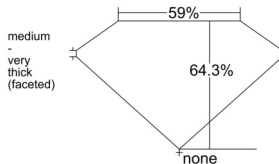

GIA®

FACSIMILE

GIA REPORT 2537060746

Verify this report at GIA.edu

GIA NATURAL DIAMOND DOSSIER®

August 08, 2025
GIA Report Number 2537060746
Shape and Cutting Style ..... Pear Brilliant
Measurements ..... 6.28 x 4.03 x 2.59 mm

GRADING RESULTS

Carat Weight ..... 0.40 carat
Color Grade ..... D
Clarity Grade SI1

ADDITIONAL GRADING INFORMATION

Polish ..... Very Good
Symmetry ..... Very Good
Fluorescence ..... Strong Blue
Clarity Characteristics ..... Crystal
Inscription(s): GIA 2537060746

PROPORTIONS

Profile not to actual proportions

GRADING SCALES

GIA COLOR SCALE		GIA CLARITY SCALE	
COLORLESS	D	VERY VERY SLIGHTLY INCLUDED	FLAWLESS
	E		INTERNALLY FLAWLESS
	F		VVS₁
	G		VVS₂
	H		VS₁
	I		VS₂
	J		SI₁
	K		SI₂
	L		I₁
	M		I₂
NEAR COLORLESS	N	SLIGHTLY INCLUDED	I₃
	O		
	P		
	Q		
FAINT	R	INCLUDED	
	S		
	T		
	U		
VERT LIGHT	V	LIGHT	
	W		
	X		
	Y		
	Z