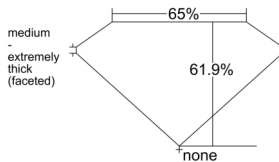

GIA®

FACSIMILE

GIA REPORT 5523751336

Verify this report at GIA.edu

GIA NATURAL DIAMOND DOSSIER®

July 24, 2025
GIA Report Number 5523751336
Shape and Cutting Style ..... Heart Brilliant
Measurements ..... 4.90 x 5.76 x 3.57 mm

GRADING RESULTS

Carat Weight ..... 0.60 carat
Color Grade I
Clarity Grade VVS2

ADDITIONAL GRADING INFORMATION

Polish ..... Excellent
Symmetry ..... Very Good
Fluorescence ..... Medium Blue
Clarity Characteristics..... Cloud, Feather, Pinpoint
Inscription(s): GIA 5523751336

PROPORTIONS

Profile not to actual proportions

GRADING SCALES

GIA COLOR SCALE		GIA CLARITY SCALE			
COLORLESS	D	VERY VERY SLIGHTLY INCLUDED	FLAWLESS		
	E		INTERNALLY FLAWLESS		
	F	VERY SLIGHTLY INCLUDED	VVS₁		
	G		VVS₂		
	H		VS₁		
	NEAR COLORLESS	I	SLIGHTLY INCLUDED	VS₂	
		J		SI₁	
		FAINT	K	INCLUDED	SI₂
			L		I₁
			M		I₂
VERT LIGHT	N	LIGHT	I₃		
	O				
	P				
	Q				
	R