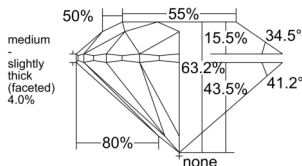

GIA®

FACSIMILE

GIA REPORT 6511139253

Verify this report at GIA.edu

GIA NATURAL DIAMOND DOSSIER®

January 06, 2025
GIA Report Number 6511139253
Shape and Cutting Style ..... Round Brilliant
Measurements ..... 5.00 - 5.05 x 3.18 mm

GRADING RESULTS

Carat Weight ..... 0.50 carat
Color Grade ..... H
Clarity Grade VS1
Cut Grade ..... Excellent

ADDITIONAL GRADING INFORMATION

Polish ..... Excellent
Symmetry ..... Excellent
Fluorescence ..... Faint
Clarity Characteristics ..... Cloud, Indented Natural
Inscription(s): GIA 6511139253

PROPORTIONS

GRADING SCALES

GIA COLOR SCALE	GIA CLARITY SCALE	GIA CUT SCALE	
D	FLAWLESS	EXCELLENT	
E	INTERNALLY FLAWLESS		
F		VVS₁	VERY GOOD
G	VVS₂		
H	VS₁	GOOD	
I	VS₂		
J	SI₁	FAIR	
K	SI₂		
L	I₁	POOR	
M	I₂		
N	I₃		
O			
P			
Q			
R			
S			
T			
U			
V			
W			
X			
Y			
Z