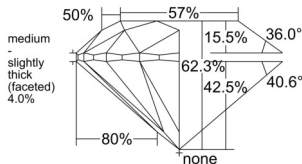

GIA®

FACSIMILE

GIA REPORT 6511361144

Verify this report at GIA.edu

GIA NATURAL DIAMOND DOSSIER®

February 04, 2025
GIA Report Number 6511361144
Shape and Cutting Style ..... Round Brilliant
Measurements ..... 5.61 - 5.63 x 3.50 mm

GRADING RESULTS

Carat Weight ..... 0.69 carat
Color Grade ..... J
Clarity Grade S11
Cut Grade ..... Excellent

ADDITIONAL GRADING INFORMATION

Polish ..... Excellent
Symmetry ..... Excellent
Fluorescence ..... None
Clarity Characteristics..... Crystal, Feather, Cloud
Inscription(s): GIA 6511361144

PROPORTIONS

Profile to actual proportions