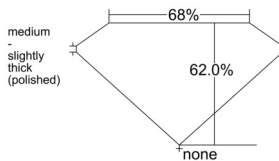

GIA®

FACSIMILE

GIA REPORT 6511477991

Verify this report at GIA.edu

GIA NATURAL DIAMOND DOSSIER®

February 24, 2025

GIA Report Number 6511477991

Shape and Cutting Style ..... **Cut-Cornered Rectangular Modified Brilliant**

Measurements ..... 6.44 x 4.59 x 2.85 mm

GRADING RESULTS

Carat Weight ..... 0.70 carat

Color Grade L

Clarity Grade VS1

ADDITIONAL GRADING INFORMATION

Polish ..... Excellent

Symmetry ..... Excellent

Fluorescence ..... None

Clarity Characteristics ..... Crystal

Inscription(s): GIA 6511477991

PROPORTIONS

Profile not to actual proportions

GRADING SCALES

GIA COLOR SCALE		GIA CLARITY SCALE			
COLORLESS	D	VERY VERY SLIGHTLY INCLUDED	FLAWLESS		
	E		INTERNALLY FLAWLESS		
	F		VVS₁		
	G		VVS₂		
	NEAR COLORLESS	H	VERY SLIGHTLY INCLUDED	VS₁	
		I		VS₂	
		FAINT	J	SLIGHTLY INCLUDED	S₁
			K		S₂
	L		I₁		
	M		I₂		
N	I₃				
O					
VERT LIGHT	P	INCLUDED			
	Q				
	R				
	S				
	T				
	U				
	V				
	W				
LIGHT	X				
	Y				
	Z