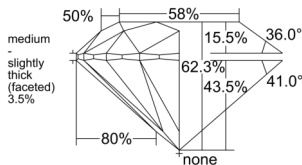

GIA®

FACSIMILE

GIA REPORT 6511892406

Verify this report at GIA.edu

GIA NATURAL DIAMOND DOSSIER®

April 17, 2025
GIA Report Number 6511892406
Shape and Cutting Style ..... Round Brilliant
Measurements ..... 4.56 - 4.59 x 2.85 mm

GRADING RESULTS

Carat Weight ..... 0.37 carat
Color Grade ..... E
Clarity Grade VS2
Cut Grade ..... Excellent

ADDITIONAL GRADING INFORMATION

Polish ..... Excellent
Symmetry ..... Excellent
Fluorescence ..... None
Clarity Characteristics..... Feather, Crystal, Cloud
Inscription(s): GIA 6511892406

PROPORTIONS

Profile to actual proportions

GRADING SCALES

GIA COLOR SCALE	GIA CLARITY SCALE	GIA CUT SCALE	
D	FLAWLESS	EXCELLENT	
E	INTERNALLY FLAWLESS		
F		VVS₁	VERY GOOD
G	VVS₂		
H	VS₁	GOOD	
I	VS₂		
J	SI₁	FAIR	
K	SI₂		
L	I₁	POOR	
M	I₂		
N	I₃		
O			
P			
Q			
R			
S			
T			
U			
V			
W			
X			
Y			
Z