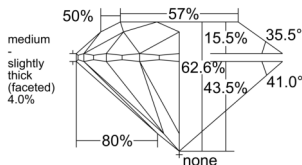

GIA®

FACSIMILE

GIA REPORT 6521264399

Verify this report at GIA.edu

GIA NATURAL DIAMOND DOSSIER®

May 26, 2025
GIA Report Number 6521264399
Shape and Cutting Style ..... Round Brilliant
Measurements ..... 4.86 - 4.89 x 3.05 mm

GRADING RESULTS

Carat Weight ..... 0.45 carat
Color Grade ..... F
Clarity Grade VS2
Cut Grade ..... Excellent

ADDITIONAL GRADING INFORMATION

Polish ..... Excellent
Symmetry ..... Excellent
Fluorescence ..... Medium Blue
Clarity Characteristics..... Crystal, Indented Natural
Inscription(s): GIA 6521264399

PROPORTIONS

GRADING SCALES

GIA COLOR SCALE

COLORLESS	D
	E
	F
	G
	H
	I
	J
NEAR COLORLESS	K
	L
FAIN	M
	N
	O
	P
VERY LIGHT	Q
	R
	S
	T
	U
	V
	W
	X
	Y
LIGHT	Z

GIA CLARITY SCALE

FLAWLESS	INTERNAL FLAWLESS	VERY VERY SLIGHTLY INCLUDED	VERY SLIGHTLY INCLUDED	SLIGHTLY INCLUDED	INCLUDED	FLAWLESS		
						VVS₁		
VVS₂	VS₁	VS₂	SI₁	SI₂	I₁	VERY GOOD		
						I₂		
GOOD	FAIR	POOR	I₃					

GIA CUT SCALE

EXCELLENT
VERY GOOD
GOOD
FAIR
POOR