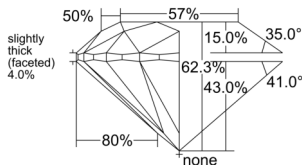

GIA®

FACSIMILE

GIA NATURAL DIAMOND DOSSIER®

June 04, 2025
GIA Report Number 6521378144
Shape and Cutting Style ..... Round Brilliant
Measurements ..... 4.40 - 4.42 x 2.74 mm

GRADING RESULTS

Carat Weight ..... 0.33 carat
Color Grade ..... D
Clarity Grade VVS1
Cut Grade ..... Excellent

ADDITIONAL GRADING INFORMATION

Polish ..... Excellent
Symmetry ..... Excellent
Fluorescence ..... None
Clarity Characteristics ..... Pinpoint, Cavity
Inscription(s): GIA 6521378144

GIA REPORT 6521378144

Verify this report at GIA.edu

PROPORTIONS

Profile to actual proportions