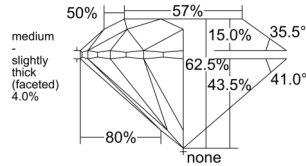

GIA®

FACSIMILE

GIA REPORT 6521655760

Verify this report at GIA.edu

GIA NATURAL DIAMOND DOSSIER®

July 01, 2025
GIA Report Number 6521655760
Shape and Cutting Style ..... Round Brilliant
Measurements ..... 5.12 - 5.15 x 3.21 mm

GRADING RESULTS

Carat Weight ..... 0.52 carat
Color Grade ..... F
Clarity Grade S11
Cut Grade ..... Excellent

ADDITIONAL GRADING INFORMATION

Polish ..... Excellent
Symmetry ..... Excellent
Fluorescence ..... None
Clarity Characteristics..... Cloud, Crystal, Feather
Inspection(s): GIA 6521655760

PROPORTIONS

GRADING SCALES

GIA COLOR SCALE	GIA CLARITY SCALE	GIA CUT SCALE	
D	FLAWLESS	EXCELLENT	
E	INTERNALLY FLAWLESS		
F		VVS₁	VERY GOOD
G	VVS₂		
H	VS₁	GOOD	
I	VS₂		
J	S1₁	FAIR	
K	S1₂		
L	I₁	POOR	
M	I₂		
N	I₃		
O			
P			
Q			
R			
S			
T			
U			
V			
W			
X			
Y			
Z