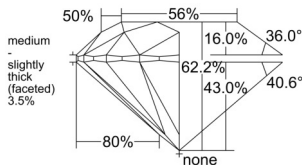

GIA®

FACSIMILE

GIA REPORT 6522264753

Verify this report at GIA.edu

GIA NATURAL DIAMOND DOSSIER®

May 26, 2025
GIA Report Number 6522264753
Shape and Cutting Style ..... Round Brilliant
Measurements ..... 4.70 - 4.73 x 2.93 mm

GRADING RESULTS

Carat Weight ..... 0.40 carat
Color Grade ..... F
Clarity Grade S11
Cut Grade ..... Excellent

ADDITIONAL GRADING INFORMATION

Polish ..... Excellent
Symmetry ..... Excellent
Fluorescence ..... Faint
Clarity Characteristics ..... Crystal, Cavity
Inscription(s): GIA 6522264753

PROPORTIONS

GRADING SCALES

GIA COLOR SCALE

COLORLESS	D
	E
	F
	G
	H
	I
	J
NEAR COLORLESS	K
	L
FAIN	M
	N
	O
	P
VERY LIGHT	Q
	R
	S
	T
	U
	V
	W
	X
	Y
LIGHT	Z

GIA CLARITY SCALE

FLAWLESS	INTERNAL FLAWLESS	
		FLAWLESS
VERY VERY SLIGHTLY INCLUDED	VVS₁	
	VVS₂	
VERY SLIGHTLY INCLUDED	VS₁	
	VS₂	
SLIGHTLY INCLUDED	SI₁	
	SI₂	
INCLUDED	I₁	
	I₂	
	I₃	

GIA CUT SCALE

EXCELLENT
VERY GOOD
GOOD
FAIR
POOR