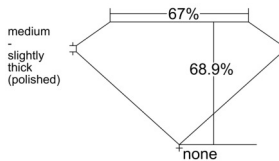

GIA®

FACSIMILE

GIA REPORT 6522478407

Verify this report at GIA.edu

GIA NATURAL DIAMOND DOSSIER®

June 12, 2025
GIA Report Number **6522478407**
Shape and Cutting Style ..... **Square Emerald Cut**
Measurements ..... **3.46 x 3.41 x 2.35 mm**

GRADING RESULTS

Carat Weight ..... **0.23 carat**
Color Grade ..... **F**
Clarity Grade **VVS2**

ADDITIONAL GRADING INFORMATION

Polish ..... **Excellent**
Symmetry ..... **Very Good**
Fluorescence ..... **None**
Clarity Characteristics..... **Feather, Pinpoint**
Inscription(s): **GIA 6522478407**

PROPORTIONS

Profile not to actual proportions

GRADING SCALES

GIA COLOR SCALE		GIA CLARITY SCALE	
COLORLESS	D	VERY VERY SLIGHTLY INCLUDED	FLAWLESS
	E		INTERNALLY FLAWLESS
	F		VVS₁
	G		VVS₂
	H		VS₁
	I		VS₂
	J		SI₁
	K		SI₂
	L		I₁
	M		I₂
NEAR COLORLESS	N	SLIGHTLY INCLUDED	I₃
	O		
	P		
	Q		
FAINT	R	INCLUDED	
	S		
	T		
	U		
VERT LIGHT	V		
	W		
	X		
	Y		
LIGHT	Z