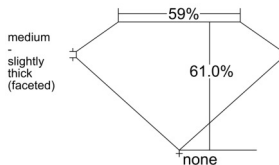

GIA®

FACSIMILE

GIA REPORT 6522599158

Verify this report at GIA.edu

GIA NATURAL DIAMOND DOSSIER®

June 24, 2025
GIA Report Number 6522599158
Shape and Cutting Style ..... Oval Brilliant
Measurements ..... 6.74 x 4.52 x 2.76 mm

GRADING RESULTS

Carat Weight ..... 0.54 carat
Color Grade ..... F
Clarity Grade VS1

ADDITIONAL GRADING INFORMATION

Polish ..... Excellent
Symmetry ..... Very Good
Fluorescence ..... Medium Blue
Clarity Characteristics..... Crystal, Pinpoint
Inscription(s): GIA 6522599158

PROPORTIONS

Profile not to actual proportions

GRADING SCALES

GIA COLOR SCALE		GIA CLARITY SCALE			
COLORLESS	D	VERY VERY SLIGHTLY INCLUDED	FLAWLESS		
	E		INTERNALLY FLAWLESS		
	F	VERY SLIGHTLY INCLUDED	VS₁		
	G		VS₂		
	H		VS₁		
	NEAR COLORLESS	I	SLIGHTLY INCLUDED	SI₁	
		J		SI₂	
		FAINT	K	INCLUDED	I₁
			L		I₂
			M		I₃
VERT LIGHT	N		LIGHT		
	O				
	P				
	Q				
	R