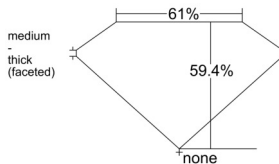

GIA®

FACSIMILE

GIA REPORT 6522852542

Verify this report at GIA.edu

GIA NATURAL DIAMOND DOSSIER®

July 19, 2025
GIA Report Number 6522852542
Shape and Cutting Style ..... Heart Brilliant
Measurements ..... 4.53 x 5.27 x 3.13 mm

GRADING RESULTS

Carat Weight ..... 0.43 carat
Color Grade ..... G
Clarity Grade VS1

ADDITIONAL GRADING INFORMATION

Polish ..... Excellent
Symmetry ..... Very Good
Fluorescence ..... None
Clarity Characteristics..... Crystal, Cloud, Feather, Pinpoint
Inscription(s): GIA 6522852542

PROPORTIONS

Profile not to actual proportions

GRADING SCALES

GIA COLOR SCALE		GIA CLARITY SCALE			
COLORLESS	D	VERY VERY SLIGHTLY INCLUDED	FLAWLESS		
	E		INTERNALLY FLAWLESS		
	F	VERY SLIGHTLY INCLUDED	VVS₁		
	G		VVS₂		
	H		VS₁		
	NEAR COLORLESS	I	SLIGHTLY INCLUDED	VS₂	
		J		SI₁	
		FAINT	K	INCLUDED	SI₂
			L		I₁
			M		I₂
VERT LIGHT	N	INCLUDED	I₃		
	O				
	P				
	Q				
	R				
LIGHT	S				
	T				
	U				
	V				
	W				
	X				
	Y				
	Z