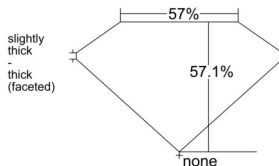

GIA®

FACSIMILE

GIA REPORT 6525034160

Verify this report at GIA.edu

GIA NATURAL DIAMOND DOSSIER®

May 02, 2025
GIA Report Number 6525034160
Shape and Cutting Style ..... Heart Brilliant
Measurements ..... 5.57 x 6.17 x 3.53 mm

GRADING RESULTS

Carat Weight ..... 0.70 carat
Color Grade ..... E
Clarity Grade VS2

ADDITIONAL GRADING INFORMATION

Polish ..... Excellent
Symmetry ..... Very Good
Fluorescence ..... Medium Yellow
Clarity Characteristics..... Cloud, Crystal, Feather
Inscription(s): GIA 6525034160

PROPORTIONS

Profile not to actual proportions

GRADING SCALES

GIA COLOR SCALE		GIA CLARITY SCALE	
COLORLESS	D	VERY VERY SLIGHTLY INCLUDED	FLAWLESS
	E		INTERNALLY FLAWLESS
	F		VVS₁
	G		VVS₂
	H		VS₁
	I		VS₂
	J		SI₁
	K		SI₂
	L		I₁
	M		I₂
NEAR COLORLESS	N	SLIGHTLY INCLUDED	I₃
	O		
	P		
	Q		
FAINT	R		
	S		
	T		
	U		
VERT LIGHT	V		
	W		
	X		
	Y		
LIGHT	Z