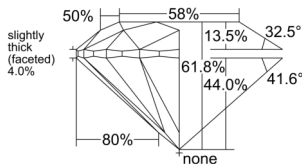

GIA®

FACSIMILE

GIA REPORT 6525292057

Verify this report at GIA.edu

GIA NATURAL DIAMOND DOSSIER®

May 27, 2025
GIA Report Number 6525292057
Shape and Cutting Style ..... Round Brilliant
Measurements ..... 3.81 - 3.82 x 2.36 mm

GRADING RESULTS

Carat Weight ..... 0.21 carat
Color Grade ..... D
Clarity Grade VS1
Cut Grade ..... Excellent

ADDITIONAL GRADING INFORMATION

Polish ..... Excellent
Symmetry ..... Excellent
Fluorescence ..... None
Clarity Characteristics ..... Crystal
Inscription(s): GIA 6525292057

PROPORTIONS

Profile to actual proportions

GRADING SCALES

GIA COLOR SCALE	GIA CLARITY SCALE	GIA CUT SCALE	
D	FLAWLESS	EXCELLENT	
E	INTERNALLY FLAWLESS		
F		VVS₁	VERY GOOD
G	VVS₂		
H	VS₁	GOOD	
I	VS₂		
J	SI₁	FAIR	
K	SI₂		
L	I₁	POOR	
M	I₂		
N	I₃		
O			
P			
Q			
R			
S			
T			
U			
V			
W			
X			
Y			
Z