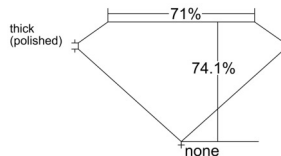

GIA®

FACSIMILE

GIA REPORT 6525587655

Verify this report at GIA.edu

GIA NATURAL DIAMOND DOSSIER®

June 27, 2025
GIA Report Number 6525587655
Shape and Cutting Style ..... Square Modified Brilliant
Measurements ..... 5.00 x 4.97 x 3.68 mm

GRADING RESULTS

Carat Weight ..... 0.81 carat
Color Grade ..... D
Clarity Grade VS2

ADDITIONAL GRADING INFORMATION

Polish ..... Excellent
Symmetry ..... Very Good
Fluorescence ..... None
Clarity Characteristics ..... Crystal
Inscription(s): GIA 6525587655

PROPORTIONS

Profile not to actual proportions

GRADING SCALES

GIA COLOR SCALE		GIA CLARITY SCALE			
COLORLESS	D	VERY VERY SLIGHTLY INCLUDED	FLAWLESS		
	E		INTERNALLY FLAWLESS		
	F	VERY SLIGHTLY INCLUDED	VVS₁		
	G		VVS₂		
	H		VS₁		
	NEAR COLORLESS	I	SLIGHTLY INCLUDED	VS₂	
		J		SI₁	
		FAINT	K	INCLUDED	SI₂
			L		I₁
			M		I₂
VERT LIGHT	N	LIGHT	I₃		
	O				
	P				
	Q				
	R