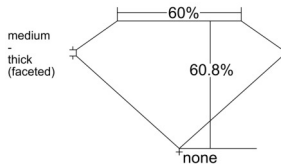

GIA®

FACSIMILE

GIA REPORT 6531153831

Verify this report at GIA.edu

GIA NATURAL DIAMOND DOSSIER®

August 20, 2025
GIA Report Number 6531153831
Shape and Cutting Style ..... Pear Brilliant
Measurements ..... 6.13 x 3.96 x 2.41 mm

GRADING RESULTS

Carat Weight ..... 0.34 carat
Color Grade ..... G
Clarity Grade VS1

ADDITIONAL GRADING INFORMATION

Polish ..... Excellent
Symmetry ..... Very Good
Fluorescence ..... None
Clarity Characteristics..... Cloud, Feather, Pinpoint
Inscription(s): GIA 6531153831

PROPORTIONS

Profile not to actual proportions

GRADING SCALES

GIA COLOR SCALE		GIA CLARITY SCALE			
COLORLESS	D	VERY VERY SLIGHTLY INCLUDED	FLAWLESS		
	E		INTERNALLY FLAWLESS		
	F	VERY SLIGHTLY INCLUDED	VVS₁		
	G		VVS₂		
	H		VS₁		
	NEAR COLORLESS	I	SLIGHTLY INCLUDED	VS₂	
		J		SI₁	
		FAINT	K	INCLUDED	SI₂
			L		I₁
			M		I₂
VERT LIGHT	N	LIGHT	I₃		
	O				
	P				
	Q				
	R