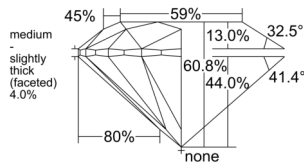

GIA®

FACSIMILE

GIA REPORT 7421038702

Verify this report at GIA.edu

GIA NATURAL DIAMOND DOSSIER®

March 07, 2025
GIA Report Number **7421038702**
Shape and Cutting Style ..... **Round Brilliant**
Measurements ..... **5.18 - 5.21 x 3.16 mm**

GRADING RESULTS

Carat Weight ..... **0.52 carat**
Color Grade ..... **H**
Clarity Grade **S11**
Cut Grade ..... **Excellent**

ADDITIONAL GRADING INFORMATION

Polish ..... **Excellent**
Symmetry ..... **Excellent**
Fluorescence ..... **Faint**
Clarity Characteristics..... **Cloud, Crystal, Feather**
Inscription(s): **GIA 7421038702**

PROPORTIONS

Profile to actual proportions

GRADING SCALES

GIA COLOR SCALE	GIA CLARITY SCALE	GIA CUT SCALE	
D	FLAWLESS	EXCELLENT	
E	INTERNALLY FLAWLESS		
F		VVS₁	VERY GOOD
G	VVS₂		
H	VS₁	GOOD	
I	VS₂		
J	S1₁	FAIR	
K	S1₂		
L	I₁	POOR	
M	I₂		
N	I₃		
O			
P			
Q			
R			
S			
T			
U			
V			
W			
X			
Y			
Z