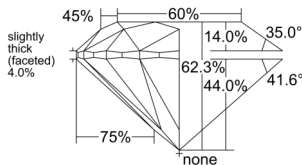

GIA®

FACSIMILE

GIA REPORT

*****39914

Verify this report at GIA.edu

GIA NATURAL DIAMOND DOSSIER®

February 07, 2025

GIA Report Number *****39914

Shape and Cutting Style ..... Round Brilliant

Measurements ..... 5.04 - 5.07 x 3.15 mm

GRADING RESULTS

Carat Weight ..... 0.50 carat

Color Grade ..... D

Clarity Grade VS1

Cut Grade ..... Excellent

ADDITIONAL GRADING INFORMATION

Polish ..... Excellent

Symmetry ..... Excellent

Fluorescence ..... Faint

Clarity Characteristics ..... Crystal, Needle, Pinpoint

Inscription(s): GIA *****39914

PROPORTIONS

Profile to actual proportions

GRADING SCALES

GIA COLOR SCALE

COLORLESS	D
	E
	F
	G
	H
	I
	J
NEAR COLORLESS	K
	L
Faint	M
	N
	O
	P
	Q
	R
	S
	T
	U
	V
	W
	X
	Y
LIGHT	Z

GIA CLARITY SCALE

FLAWLESS	INTERNAL FLAWLESS	
		EXCELLENT
VERY VERY SLIGHTLY INCLUDED	VVS₁	
VERY SLIGHTLY INCLUDED	VVS₂	
SLIGHTLY INCLUDED	VS₁	
	VS₂	
INCLUDED	SI₁	
	SI₂	
POOR	I₁	
	I₂	
	I₃	

GIA CUT SCALE

EXCELLENT
VERY GOOD
GOOD
FAIR
POOR