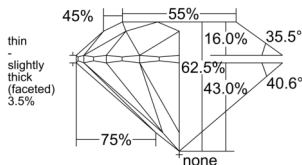

GIA®

FACSIMILE

GIA REPORT 7511777421

Verify this report at GIA.edu

GIA NATURAL DIAMOND DOSSIER®

April 07, 2025
GIA Report Number 7511777421
Shape and Cutting Style ..... Round Brilliant
Measurements ..... 5.07 - 5.10 x 3.18 mm

GRADING RESULTS

Carat Weight ..... 0.50 carat
Color Grade L
Clarity Grade VVS1
Cut Grade ..... Excellent

ADDITIONAL GRADING INFORMATION

Polish ..... Excellent
Symmetry ..... Excellent
Fluorescence ..... Faint
Clarity Characteristics ..... Pinpoint
Inscription(s): GIA 7511777421

PROPORTIONS

GRADING SCALES

GIA COLOR SCALE	GIA CLARITY SCALE	GIA CUT SCALE	
D	FLAWLESS	EXCELLENT	
E	INTERNALLY FLAWLESS		
F		VVS₁	VERY GOOD
G	VVS₂		
H	VS₁	GOOD	
I	VS₂		
J	SI₁	FAIR	
K	SI₂		
L	I₁	POOR	
M			
N			
O	I₂		
P			
Q			
R	I₃		
S			
T			
U			
V			
W			
X			
Y			
Z