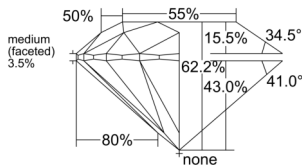

GIA®

FACSIMILE

GIA REPORT 7518126893

Verify this report at GIA.edu

GIA NATURAL DIAMOND DOSSIER®

January 07, 2025
GIA Report Number 7518126893
Shape and Cutting Style ..... Round Brilliant
Measurements ..... 5.29 - 5.33 x 3.31 mm

GRADING RESULTS

Carat Weight ..... 0.57 carat
Color Grade ..... D
Clarity Grade VS1
Cut Grade ..... Excellent

ADDITIONAL GRADING INFORMATION

Polish ..... Excellent
Symmetry ..... Excellent
Fluorescence ..... Strong Blue
Clarity Characteristics ..... Feather, Pinpoint
Inscription(s): GIA 7518126893

PROPORTIONS

Profile to actual proportions